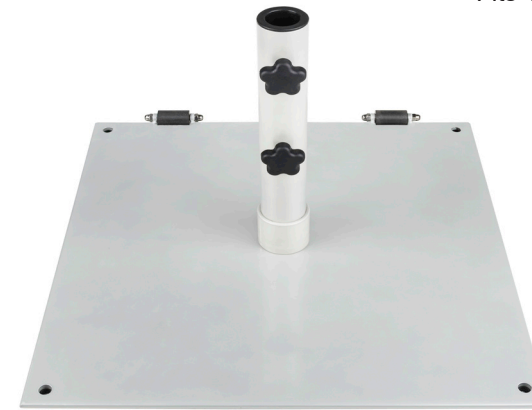

# SHADE

G Base  **TUUCI** MADE IN U.S.A.

G base will fit with all Tuuci umbrellas with a 1.5" thick center pole • Galvanized steel plates • Rounded corners  
Each plate is 1/2" Thick • Deck mount and hardware included • Lock hole available on request

30" SQUARE, 140 lbs  
GV30SQ

30" ROUND, 105 lbs  
GV30RND

24" SQUARE, 90 lbs  
GV24SQ

24" ROUND, 75 lbs  
GV24RND

# SHADE

Oasis Steel Base With Wheels  **BUM** COMMERCIAL FURNITURE  **MADE IN CHINA**

Powder coated Silver Mist • 2 stationary wheels • 16" threaded stem  
Fits 1.5" Umbrella pole • 2 locking points • 4 holes to bolt down if required  
75 lbs

SILVER MIST  
OASIS- 75S-SM

Aluma Crete  **TUUCI** MADE IN U.S.A.

Aluma-Crete base • Aluminum shell filled with concrete • Powder coated silver • Stainless steel security sleeve and hardware • Fits up to 1.5" thick center pole umbrellas • Lock hole available on request