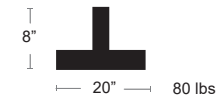

Additional 35 lb ring