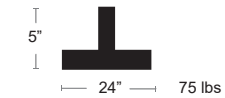

SHADE

G Base **TUUCI** MADE IN U.S.A.

G base will fit with all Tuuci umbrellas with a 1.5" thick center pole • Galvanized steel plates • Rounded corners
Each plate is 1/2" Thick • Deck mount and hardware included • Lock hole available on request

SHADE

Oasis Steel Base With Wheels **BUM** COMMERCIAL FURNITURE **MADE IN CHINA**

Powder coated Silver Mist • 2 stationary wheels • 16" threaded stem
Fits 1.5" Umbrella pole • 2 locking points • 4 holes to bolt down if required
75 lbs

Aluma Crete **TUUCI** MADE IN U.S.A.

Aluma-Crete base • Aluminum shell filled with concrete • Powder coated silver • Stainless steel security sleeve and hardware • Fits up to 1.5" thick center pole umbrellas • Lock hole available on request

28" ROUND WITH WHEELS,
150 lbs
SILVER/ACF150W

28" ROUND,
150 lbs
SILVER/ACF150

24" ROUND WITH WHEELS,
95 lbs
SILVER/ACF95W

24" ROUND, 95 lbs
SILVER/ACF95

20" ROUND, 65 lbs
SILVER/ACF65

Master Lock

Oasis 80 Coated Concrete Base **BUM** COMMERCIAL FURNITURE **MADE IN CHINA**

Resin coated concrete filled base • 2 locking points
Bottom of base can be bolted to a surface • 80 lbs

Additional 35 lb ring

Flush Mount **TUUCI** MADE IN U.S.A.

Stainless steel ground flush mount • Comes with aluminum extension pole
Fits 1.5" thick center pole umbrellas • Mounting hardware included • 6 lbs
Lock hole available on request

Deck Mount **TUUCI** MADE IN U.S.A.

Stainless steel • Star knob locking system • 4 lbs
Lock hole available on request

Oasis 50 Coated Concrete Base **BUM** COMMERCIAL FURNITURE **MADE IN CHINA**

Resin coated concrete filled base • 50 lbs

USE WITH TABLE ONLY - NOT FREE STANDING