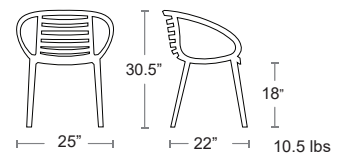

WHITE / CLEAR
PPY-LUNA-01-37

Mambo

Uniformly colored fiberglass polypropylene resins with UV additives • Matte finish • Non-slip feet • Recyclable resin

ANTRACITE
PPY-MAMBO-22

WHITE
PPY-MAMBO-01

Seginus Arm Chair