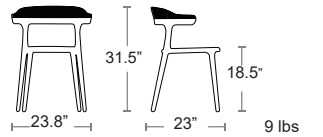

ARM CHAIRS

Doga Arm Chair

Uniformly colored fiberglass polypropylene resins with UV additives • Matte finish • Non-slip feet • Recyclable resin

Side Chair Pg.47, Lounge Pg.143/144

Doga Cushion sunbrella

Made in North America • Sunbrella 100% Solution dyed acrylic • 1.8 lbs
Zippered removable cover • Velcro Ties • Washable
Custom Sunbrella cushions available for a 25% Surcharge

PEYTON GRANITE
DOGA-56075

SPECTRUM CARBON
DOGA-48085

Uniformly colored fiberglass polypropylene resins with UV additives • Matte finish • Non-slip feet • Recyclable resin

See in stock cushions Pg.29

Side Chair Pg.47, Bar Stool Pg.64

ARM CHAIRS

Luna

Uniformly colored fiberglass polypropylene resins with UV additives • Matte finish • Non-slip feet • Recyclable resin

WHITE / CLEAR
PPY-LUNA-01-37

Mambo

Uniformly colored fiberglass polypropylene resins with UV additives • Matte finish • Non-slip feet • Recyclable resin

Seginus Arm Chair

Elegant stackable polypropylene and fiberglass chair with perforated seat and back.
UV Protected with anti-static and antioxidant additives to protect against dust and deterioration.

Suitable for indoor and outdoor environments.