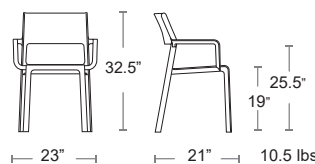

AGAVE
40250.16.000

BIANCO
40250.00.000