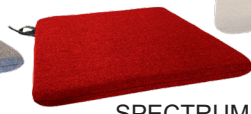

ARM CHAIRS

Doga Arm Chair

Uniformly colored fiberglass polypropylene resins with UV additives • Matte finish • Non-slip feet • Recyclable resin

PERA
40254.18.000

AGAVE
40254.16.000

MARSALA
40254.21.000

BIANCO
40254.00.000

ANTRACITE
40254.02.000

Side Chair Pg.47, Lounge Pg.143/144

Doga Cushion sunbrella

Made in North America • Sunbrella 100% Solution dyed acrylic • 1.8 lbs
Zippered removable cover • Velcro Ties • Washable
Custom Sunbrella cushions available for a 25% Surcharge

PEYTON GRANITE
DOGA-56075

MILANO CHAR
DOGA-56079

SPECTRUM CARBON
DOGA-48085

SPECTRUM DAFFODIL
DOGA-48024

CANVAS GRANITE
DOGA-5402

VOLT SILVER
DOGA-58020

SPECTRUM CHERRY
DOGA-48096

SPECTRUM EGGSHELL
DOGA-48018

AGAVE
40250.16.000

BIANCO
40250.00.000

SENAPE
40250.56.000

OTTANIO
40250.49.000

GRIGIO
40250.03.000

TORTORA
40250.10.000

ANTRACITE
40250.02.000

Uniformly colored fiberglass polypropylene resins with UV additives • Matte finish • Non-slip feet • Recyclable resin