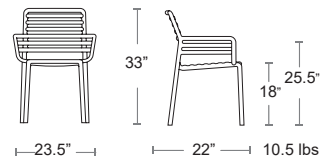

ANTRACITE
40254.02.000

Side Chair Pg.47, Lounge Pg.143/144

Doga Cushion sunbrella

Made in North America • Sunbrella 100% Solution dyed acrylic • 1.8 lbs
Zippered removable cover • Velcro Ties • Washable
Custom Sunbrella cushions available for a 25% Surcharge