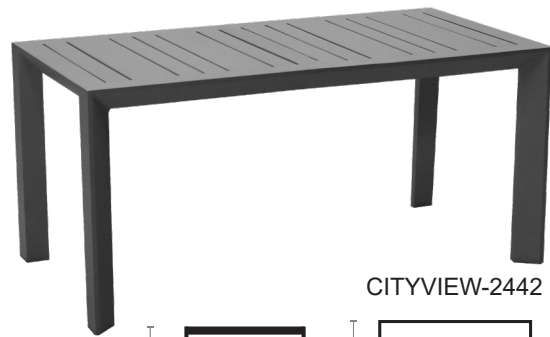

LOUNGE

City View Sun Lounger with Cushion

Select Custom Color Sunbrella Cushions or Replacement Volt Silver Cushion Set Sold Separately

CITYVIEW-415

City View Tables

Welded powder coated aluminum frame • Parallel rectangular perforations for drainage

Console Table

CITYVIEW-2050T

Rectangle Coffee Table

CITYVIEW-2442

Square Side Table

CITYVIEW-21SQ

LOUNGE

Stone

As its name suggests it appears to be found in nature itself it can fit perfectly into any environment Made of polyethylene resin by rotational molding. 100% Recyclable. Suitable for indoor and outdoor use.