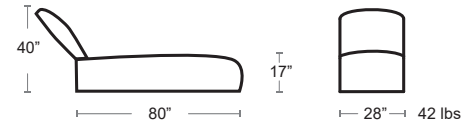

LOUNGE

City View Sun Lounger with Cushion

Select Custom Color Sunbrella Cushions or Replacement Volt Silver Cushion Set Sold Separately

CITYVIEW-415

City View Tables

Welded powder coated aluminum frame • Parallel rectangular perforations for drainage