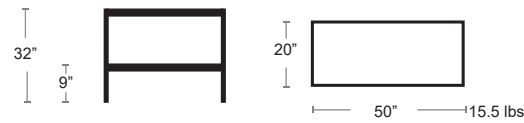

Console Table

CITYVIEW-2050T

Rectangle Coffee Table

CITYVIEW-2442

Square Side Table

CITYVIEW-21SQ

LOUNGE

Stone