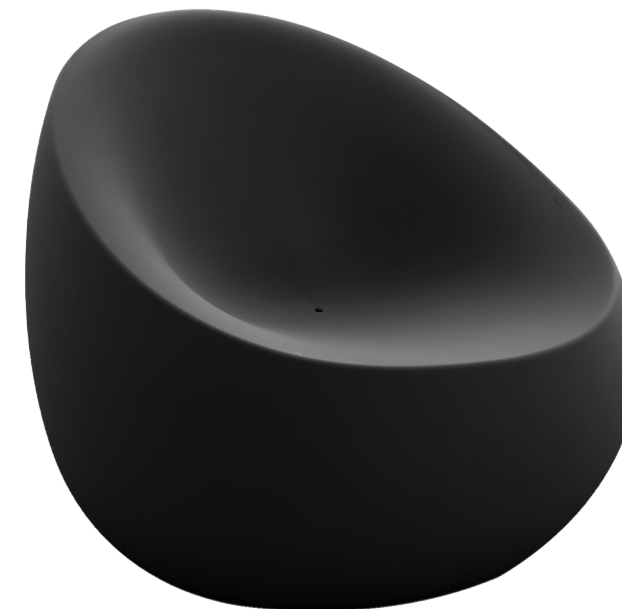

ANTRACITE
55006 - LOUNGE CHAIR

Stone Lounge Chair