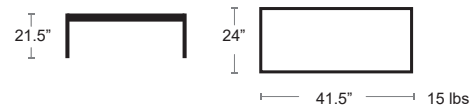

Console Table

CITYVIEW-2050T

Rectangle Coffee Table

CITYVIEW-2442

Square Side Table

CITYVIEW-21SQ

LOUNGE

Stone