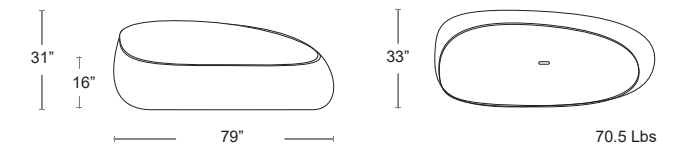

ANTRACITE
55006 - LOUNGE CHAIR

Stone Lounge Chair