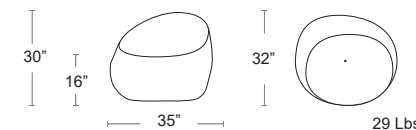

ANTRACITE
55007 - COFFEE TABLE

Stone Coffee Table