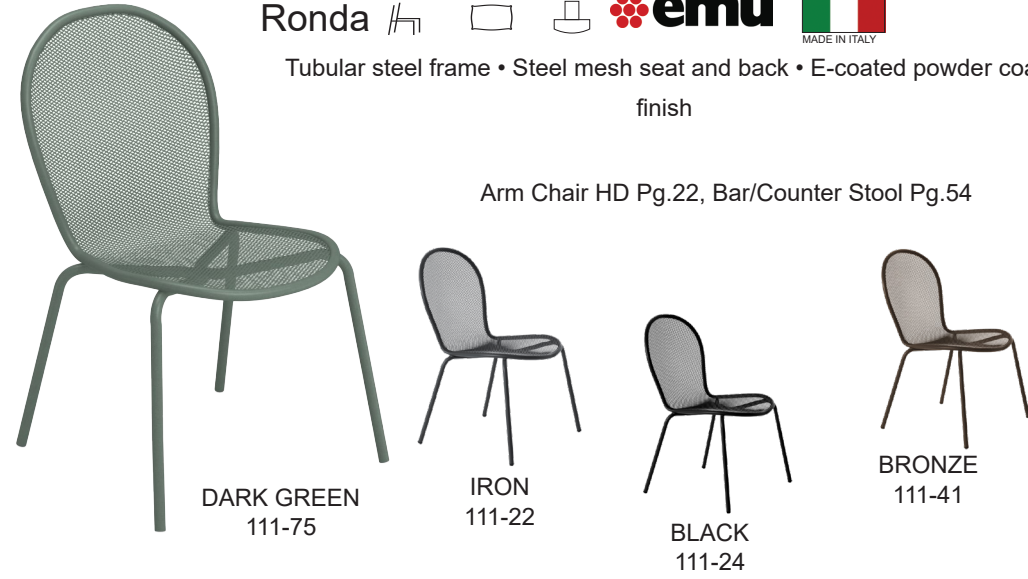

SIDE CHAIRS

Ronda  **emu** 
 Tubular steel frame • Steel mesh seat and back • E-coated powder coat finish

Arm Chair HD Pg.22, Bar/Counter Stool Pg.54

SIDE CHAIRS

Africa  **VONDOM** 
 Tubular resin and fiberglass frame • Solid resin and fiberglass seat and back • UV Protected

Armchair Pg.22, Bar Stool Pg.63

Milo  **emuamericas** 
 Outdoor/Indoor stacking chair in bright cheerful colours • Constructed of thermoplastic polymer (PPL)

Olly  **emuamericas** 
 Outdoor/Indoor stacking chair • Constructed of thermoplastic polymer (PPL)

Bar/Counter Stool Pg.63

Arc En Ciel  **emu** 
 Steel frame • Steel slat seat and back • E-coated powder coat finish • Folding

Tables Pg.90, Bistro Set Pg. 159