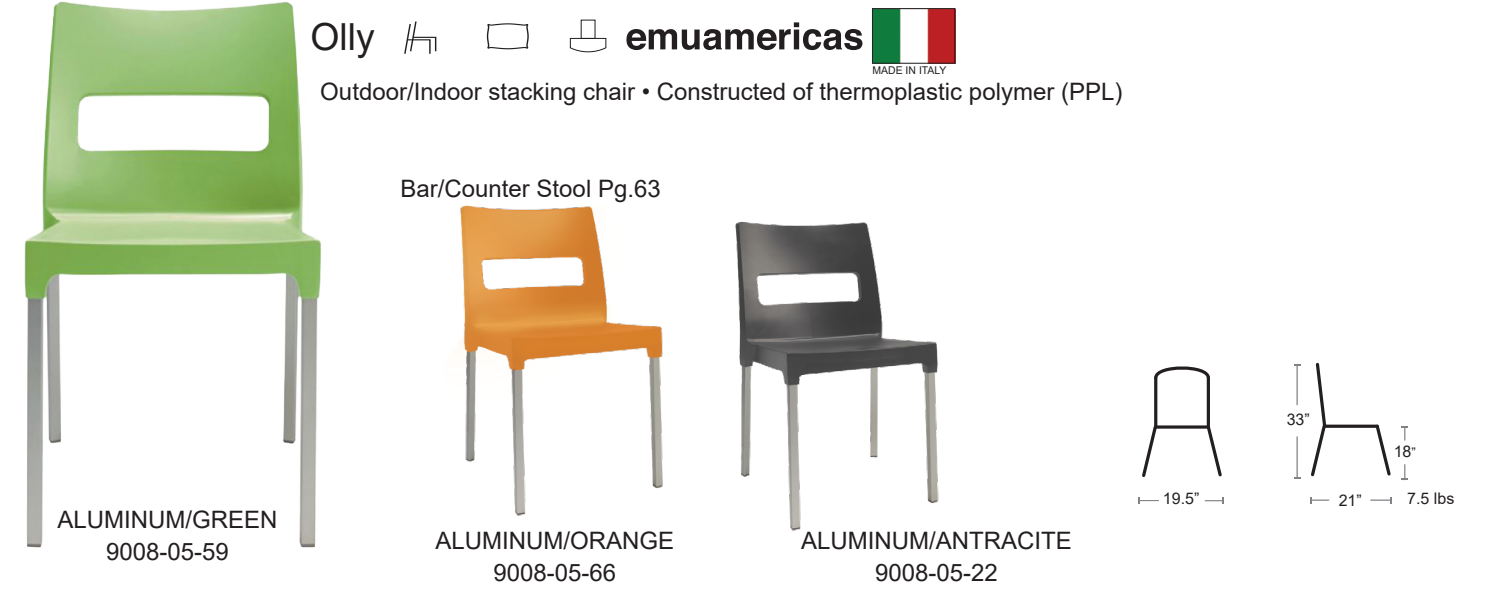

SIDE CHAIRS

Ronda  **emu** 
 Tubular steel frame • Steel mesh seat and back • E-coated powder coat finish

Arm Chair HD Pg.22, Bar/Counter Stool Pg.54

SIDE CHAIRS

Africa  **VONDOM** 
 Tubular resin and fiberglass frame • Solid resin and fiberglass seat and back • UV Protected

Armchair Pg.22, Bar Stool Pg.63

Milo  **emuamericas** 
 Outdoor/Indoor stacking chair in bright cheerful colours • Constructed of thermoplastic polymer (PPL)

Olly  **emuamericas** 
 Outdoor/Indoor stacking chair • Constructed of thermoplastic polymer (PPL)

Bar/Counter Stool Pg.63

Arc En Ciel  **emu** 
 Steel frame • Steel slat seat and back • E-coated powder coat finish • Folding

Tables Pg.90, Bistro Set Pg. 159