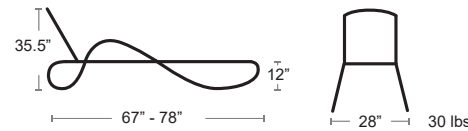

BIANCO/BLU
40416.00.112

ANTRACITE /ANTRACITE
40416.02.116

Omega 

NARDI CATAS
YOUR OUTDOOR LIVING 

Resin and fiberglass solid frame • UV Protected
4 position reclining • 2 wheels • Breathable synthetic fabric