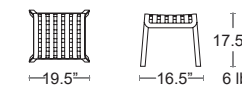

ANTRACITE 40044.02.000