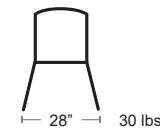

LOUNGE

Alfa

NARDI CATAS
YOUR OUTDOOR LIVING

Resin and fiberglass solid frame • UV Protected
4 position reclining • 2 wheels • Breathable synthetic fabric

Omega

NARDI CATAS
YOUR OUTDOOR LIVING

Resin and fiberglass solid frame • UV Protected
4 position reclining • 2 wheels • Breathable synthetic fabric

Parasol - Alfa & Omega

Resin and fiberglass solid frame
Breathable synthetic fabric • UV protected • 3 lbs

Replacement Fabric - Alfa & Omega

Breathable synthetic fabric • UV protected

LOUNGE

Wave Sun Lounger

PAPATYA CATAS

Fiberglass polypropylene and aluminum frame with water-resistant seat material.
Open, light shape and breezy outlines are merged with comfort, the ability to stack, and stability.
The wide backrests are ergonomically designed, hugging the body comfortably.

Folio

NARDI CATAS
YOUR OUTDOOR LIVING

Tubular resin and fiberglass frame, seat and back • UV Protected • 2 position recline

Poggio Stool/Footrest

Tubular fiberglass frame • Polypropylene resin with UV Protection

Rocker Kit

Turn your chair into a rocking chair

Cushion

Acrylic yarn dyed fabric with polyurethane foam and Velcro straps

Cushion

Acrylic solution dyed fabric with polyurethane foam and Velcro straps