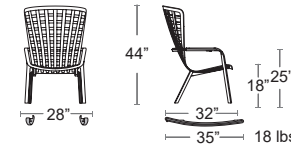

ANTRACITE FRAME
40300.02.000

WITH ROCKER KIT