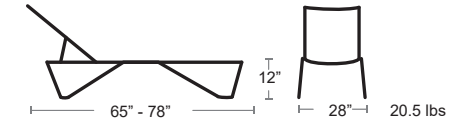

ANTRACITE FRAME
40300.02.000