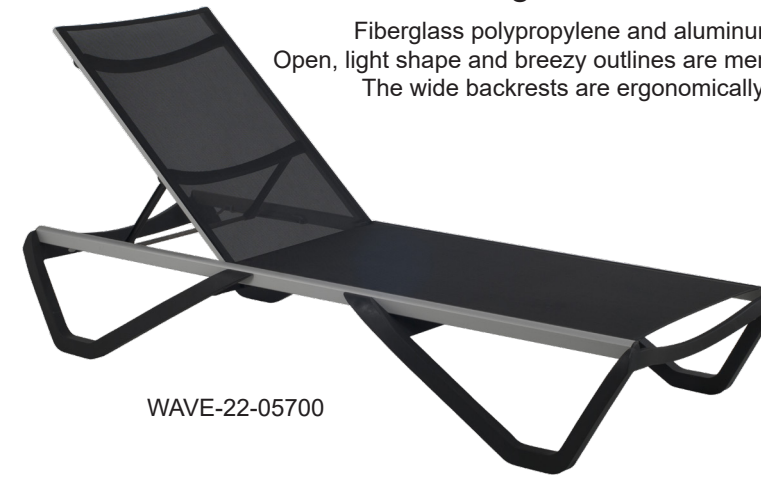

BIANCO/BLU
40416.00.112

ANTRACITE /ANTRACITE
40416.02.116

Omega 

NARDI CATAS
YOUR OUTDOOR LIVING 

Resin and fiberglass solid frame • UV Protected
4 position reclining • 2 wheels • Breathable synthetic fabric

ANTRACITE/ANTRACITE
40417.02.116

CAFFE/CAFFE
40417.05.117

Parasol - Alfa & Omega

Resin and fiberglass solid frame
Breathable synthetic fabric • UV protected • 3 lbs

Replacement Fabric - Alfa & Omega

Breathable synthetic fabric • UV protected

BIANCO/BLU
40418.00.112

TORTORA
40418.10.124

CAFFE/CAFFE
40418.05.117

ANTRACITE
40418.02.116

TORTORA
40424.01.124

CAFFE
40424.00.117

BLU
40424.00.112

ANTRACITE
40424.00.116

LOUNGE

Wave Sun Lounger 

PAPATYA CATAS 

Fiberglass polypropylene and aluminum frame with water-resistant seat material.
Open, light shape and breezy outlines are merged with comfort, the ability to stack, and stability.
The wide backrests are ergonomically designed, hugging the body comfortably.