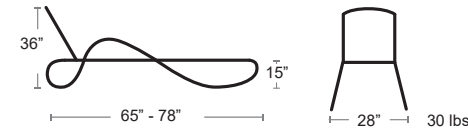

CAFFE/CAFFE
40417.05.117

Parasol - Alfa & Omega

Resin and fiberglass solid frame
Breathable synthetic fabric • UV protected • 3 lbs

Replacement Fabric - Alfa & Omega

Breathable synthetic fabric • UV protected