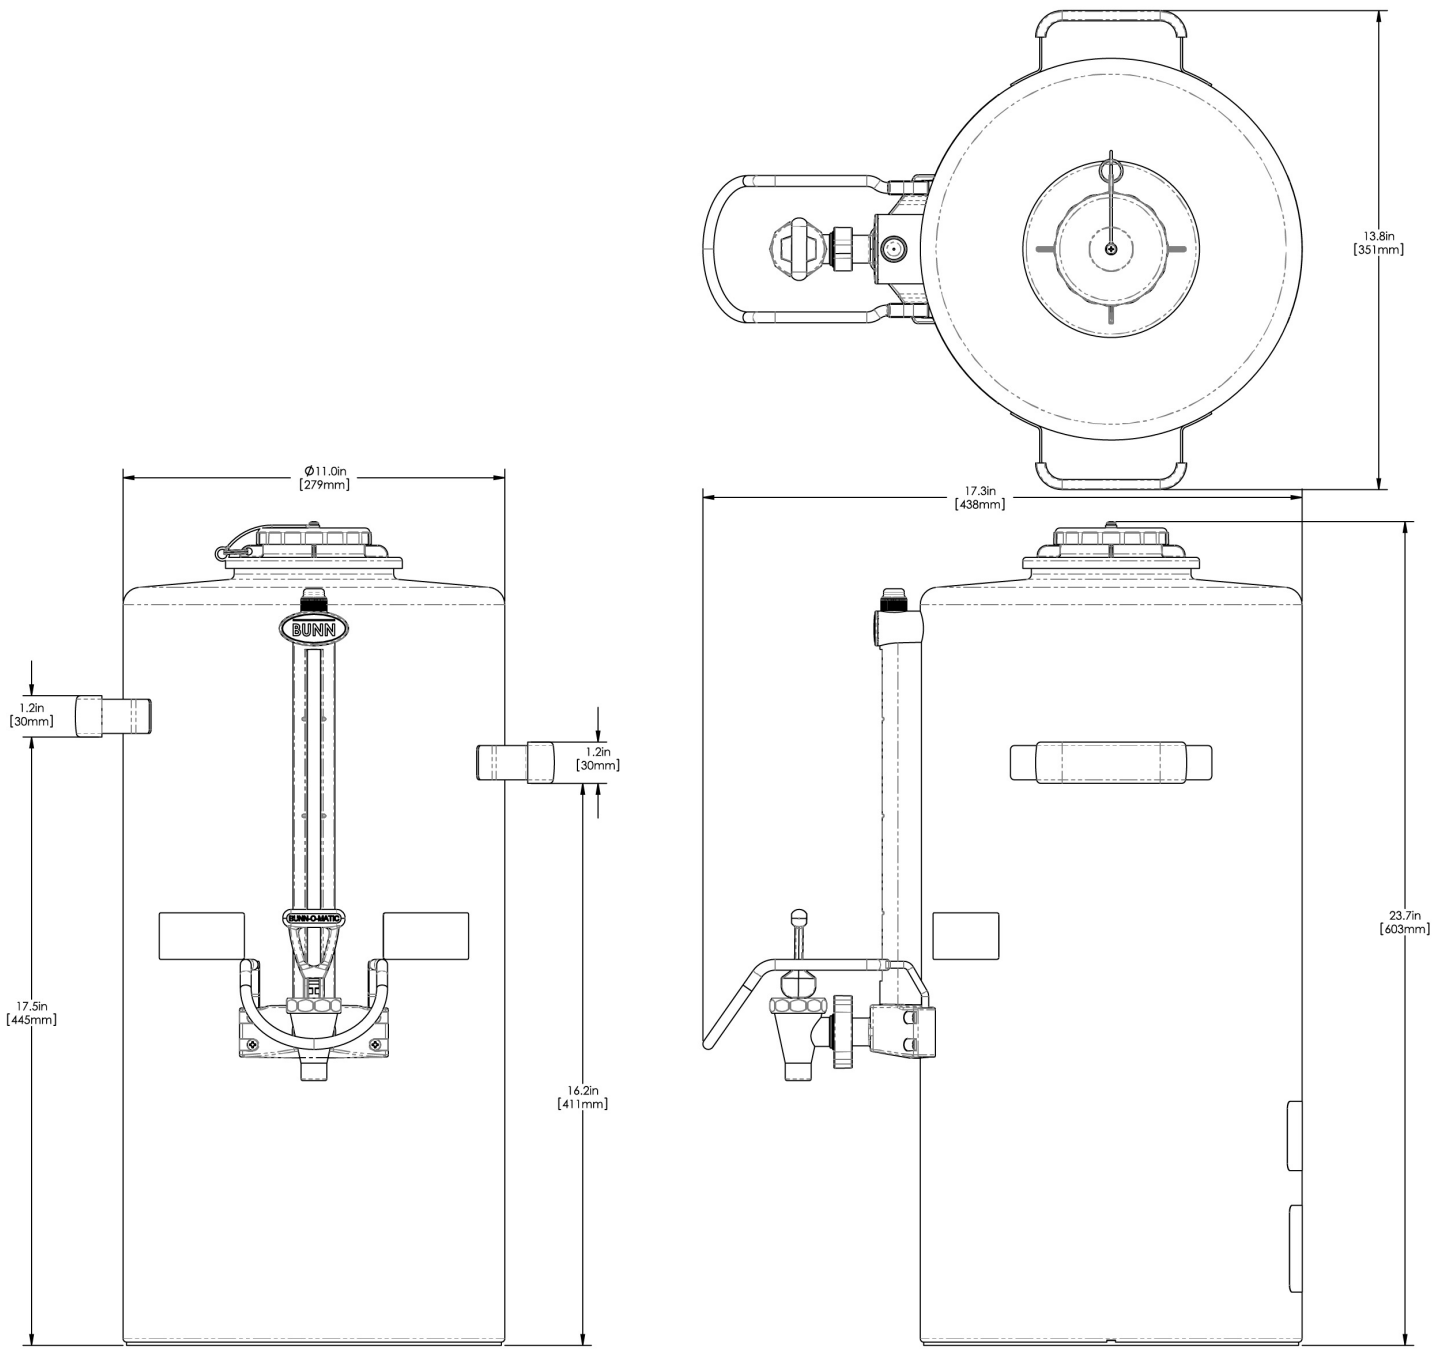

3Gal(11.4L) Titan TF Srvr

23.7" x 17.1" x 13.7"
(60.2cm x 43.4cm x 34.8cm)

- Brew-through lid
- Fast flow faucet with heightened serving clearance allows for dispensing directly into large cups, decanters and thermal carafes
- Integrated sight gauge assembly allows for easy cleaning
- Durable all stainless steel construction
- Eco-friendly foam-insulated
- Offset handles allow servers to be placed next to each other
- Contemporary styling and wrap program for maximum merchandising
- Ships with full-color iced tea decal
- Sump dispense valve assures complete dispensing

Created on:
09/13/2017

Unit				Shipping				
	Width	Height	Depth	Width	Height	Depth	Weight	Volume
English	13.7 in.	23.7 in.	17.1 in.	-	-	-	19.100 lbs	4.546 ft ³
Metric	34.8 cm	60.2 cm	43.4 cm	-	-	-	8.664 kgs	0.129 m ³

Created on:
09/13/2017

Related Products & Accessories: 3Gal(11.4L) Titan TF Srvr(39400.0001)

HANDLE, FAUCET
ORANGE TF SERV

Product #: 39081.0001

TITAN DUAL, 120/208V
1PH/3PH

Product #: 39200.0000

CAFETERA

Product #: 39200.0000