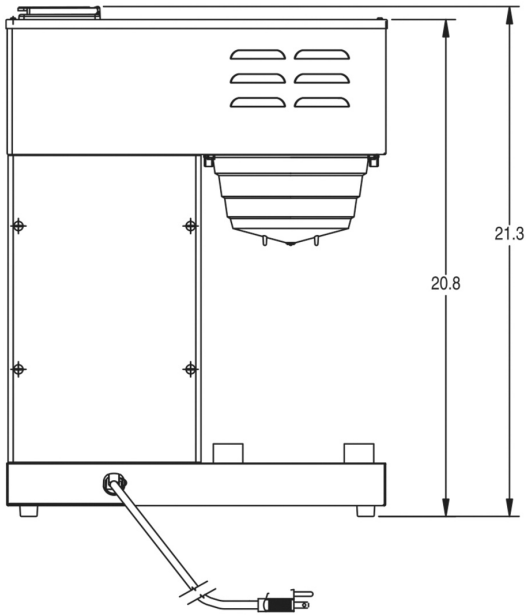

Created on:  
07/20/2017

	Unit			Shipping				
	Width	Height	Depth	Width	Height	Depth	Weight	Volume
English	8.7 in.	21.4 in.	15.9 in.	12.0 in.	22.8 in.	19.3 in.	20.050 lbs	2.969 ft <sup>3</sup>
Metric	22.1 cm	54.4 cm	40.4 cm	30.5 cm	57.9 cm	49.0 cm	9.095 kgs	0.084 m <sup>3</sup>