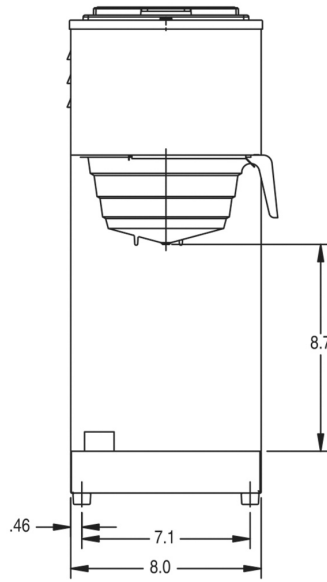

Created on:  
07/20/2017

	Unit			Shipping				
	Width	Height	Depth	Width	Height	Depth	Weight	Volume
English	8.7 in.	21.4 in.	15.9 in.	12.0 in.	22.8 in.	19.3 in.	20.050 lbs	2.969 ft <sup>3</sup>
Metric	22.1 cm	54.4 cm	40.4 cm	30.5 cm	57.9 cm	49.0 cm	9.095 kgs	0.084 m <sup>3</sup>