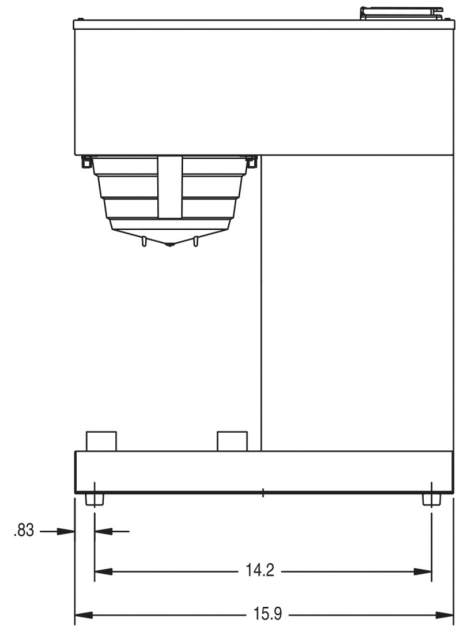

Created on:  
07/20/2017

	Unit			Shipping				
	Width	Height	Depth	Width	Height	Depth	Weight	Volume
English	8.7 in.	21.4 in.	15.9 in.	12.0 in.	22.8 in.	19.3 in.	20.050 lbs	2.969 ft <sup>3</sup>
Metric	22.1 cm	54.4 cm	40.4 cm	30.5 cm	57.9 cm	49.0 cm	9.095 kgs	0.084 m <sup>3</sup>