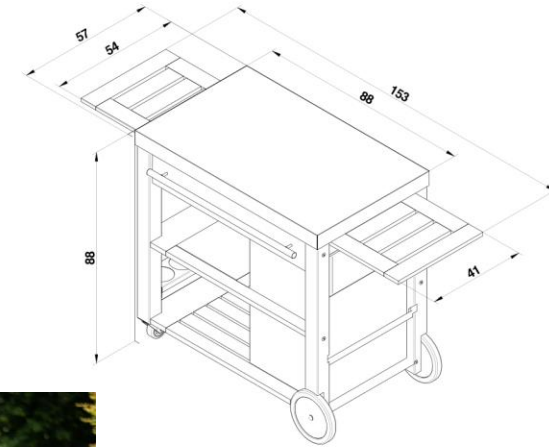

MOBILOT CART Wood and Stainless

REF: CMV0900
EAN: 3224780035862

Dim : H88 x L153 x P57 cm

PRODUCT DESCRIPTION

- Cart for griddle 45 to 80
- Structure in oiled rot-proof Robinia
- UV resistant Stainless steel shelves
- 2 large wheels
- 2 swivel castors with brake function
- 2 sliding shelves
- 2 storage shelves
- gas cylinder curtain
- 1 large drawer
- Stainless steel bottle rack
- Tea-towel bar for hanging

# article	CMV0900
Gencod	3224780035862
Article name	MOBILOT Trolley Wood and Stainless
Description	Mobilot wooden griddle sideboard
Usage	Indoor / Outdoor
Product dim.(H x L x P)	88 x 153 x 57 cm / 34,65" x 60,24" x 22,44"
Packaging dim. (H x L x P)	34 x 94 x 62 cm / 13,39" x 37,01" x 24,41"
Net weight	39,9 kg / 87,98 lbs
Gross weight	43 kg / 94,82 lbs
Per outer	1
Nb box/SKU	1
Nb SKU/pal	6
Plate	Stainless steel
Frame	Robinia and stainless
Coating	Oiled and brushed
Colour	Wood and stainless
Manufacturing origin	EC
User manual	94036090
Customs code	