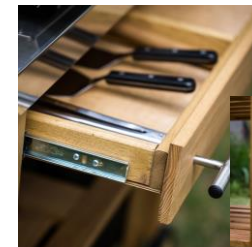

MANEUVERABLE

2 large wheels

RESISTANT

Rot-resistant
wood

FUNCTIONAL

Shelf/drawer
bottle rack