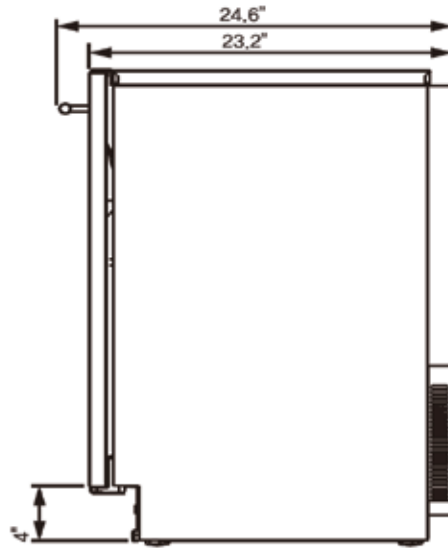

### PLAN VIEW

FRONT VIEW

SIDE VIEW

BACK VIEW

MODEL	DIMENSIONS	WIDTH	DEPTH	HEIGHT	WEIGHT	
IU-0070-OU	Inch	15"	24.6"	33.7"	104 lbs (Net)	110 lbs (Shipping)