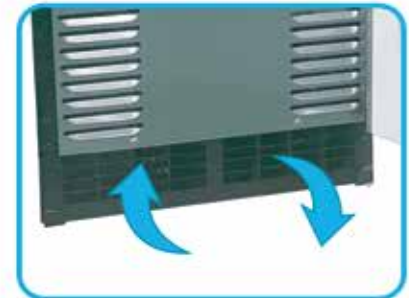

### KEY FEATURES:

- 60 lbs daily ice production (70/50F)
- 26 lbs ice storage bin
- Luxury & compact design with powerful performance
- Front ventilation in/out air flow and space saving
- Simple & easy to access front air filter
- Designed for easy installation and service
- High reliability and low maintenance cost
- High density urethane foaming insulation
- Includes ice scoop and adjustable legs
- 304 durable stainless-steel construction
- Unique gourmet (bell) shape ice
- Drain pump kit (AC, or DC motor, optional)
- R-134A refrigerant
- Power cord with NEMA 5-15 plug

Easy to scoop Ice

Power switch at the bottom right when the door open

Front in / out air ventilation