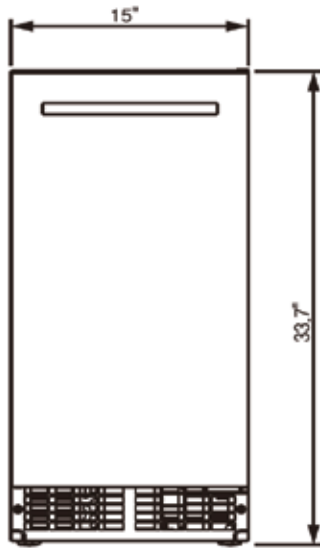

Easy to scoop Ice

Power switch at the bottom right when the door open

Front in / out air ventilation

### PLAN VIEW

FRONT VIEW

SIDE VIEW

BACK VIEW

MODEL	DIMENSIONS	WIDTH	DEPTH	HEIGHT	WEIGHT	
IU-0070-OU	Inch	15"	24.6"	33.7"	104 lbs (Net)	110 lbs (Shipping)