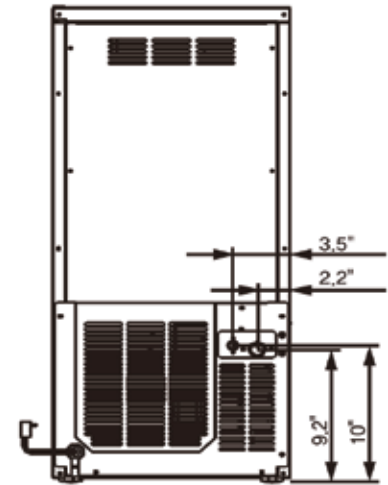

### PLAN VIEW

FRONT VIEW

SIDE VIEW

BACK VIEW

MODEL	DIMENSIONS	WIDTH	DEPTH	HEIGHT	WEIGHT	
IU-0070-OU	Inch	15"	24.6"	33.7"	104 lbs (Net)	110 lbs (Shipping)