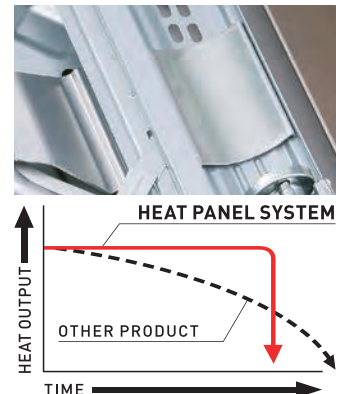

Test

How many times can the stove boil 70oz water under 4.5mile/hr wind condition?

SAFETY FEATURE

1. Pressure Sensing Device
2. Canister Setting Safety Device
3. Pressurized Receiving Guide
4. Inverted Drip Pan Prevention Device

MAGNETIC LOCKING SYSTEM

HEAT PANEL SYSTEM

Model	35FW
Product size[W x L x H]	13.3"/337mm x 11.9"/302mm x 3.7"/93mm
Product weight	Approx. 4.2lbs/1.9kg
Ignition	Piezoelectric Ignition
Output	15,000 BTU/hr
Burning time	Approx. 55 minutes[at max. power] <Maximum heating power and new canister used up. Temperature 68-77°F/20-25°C>
Case size[W x L x H]	13.8"/354mm x 3.7"/95mm x 12.9"/332mm
Weight (with carrying case)	Approx. 5.2lbs/2.7kg
Fuel to be used	Iwatani Butane Fuel
UPC	022918 023513
Units/Case	6